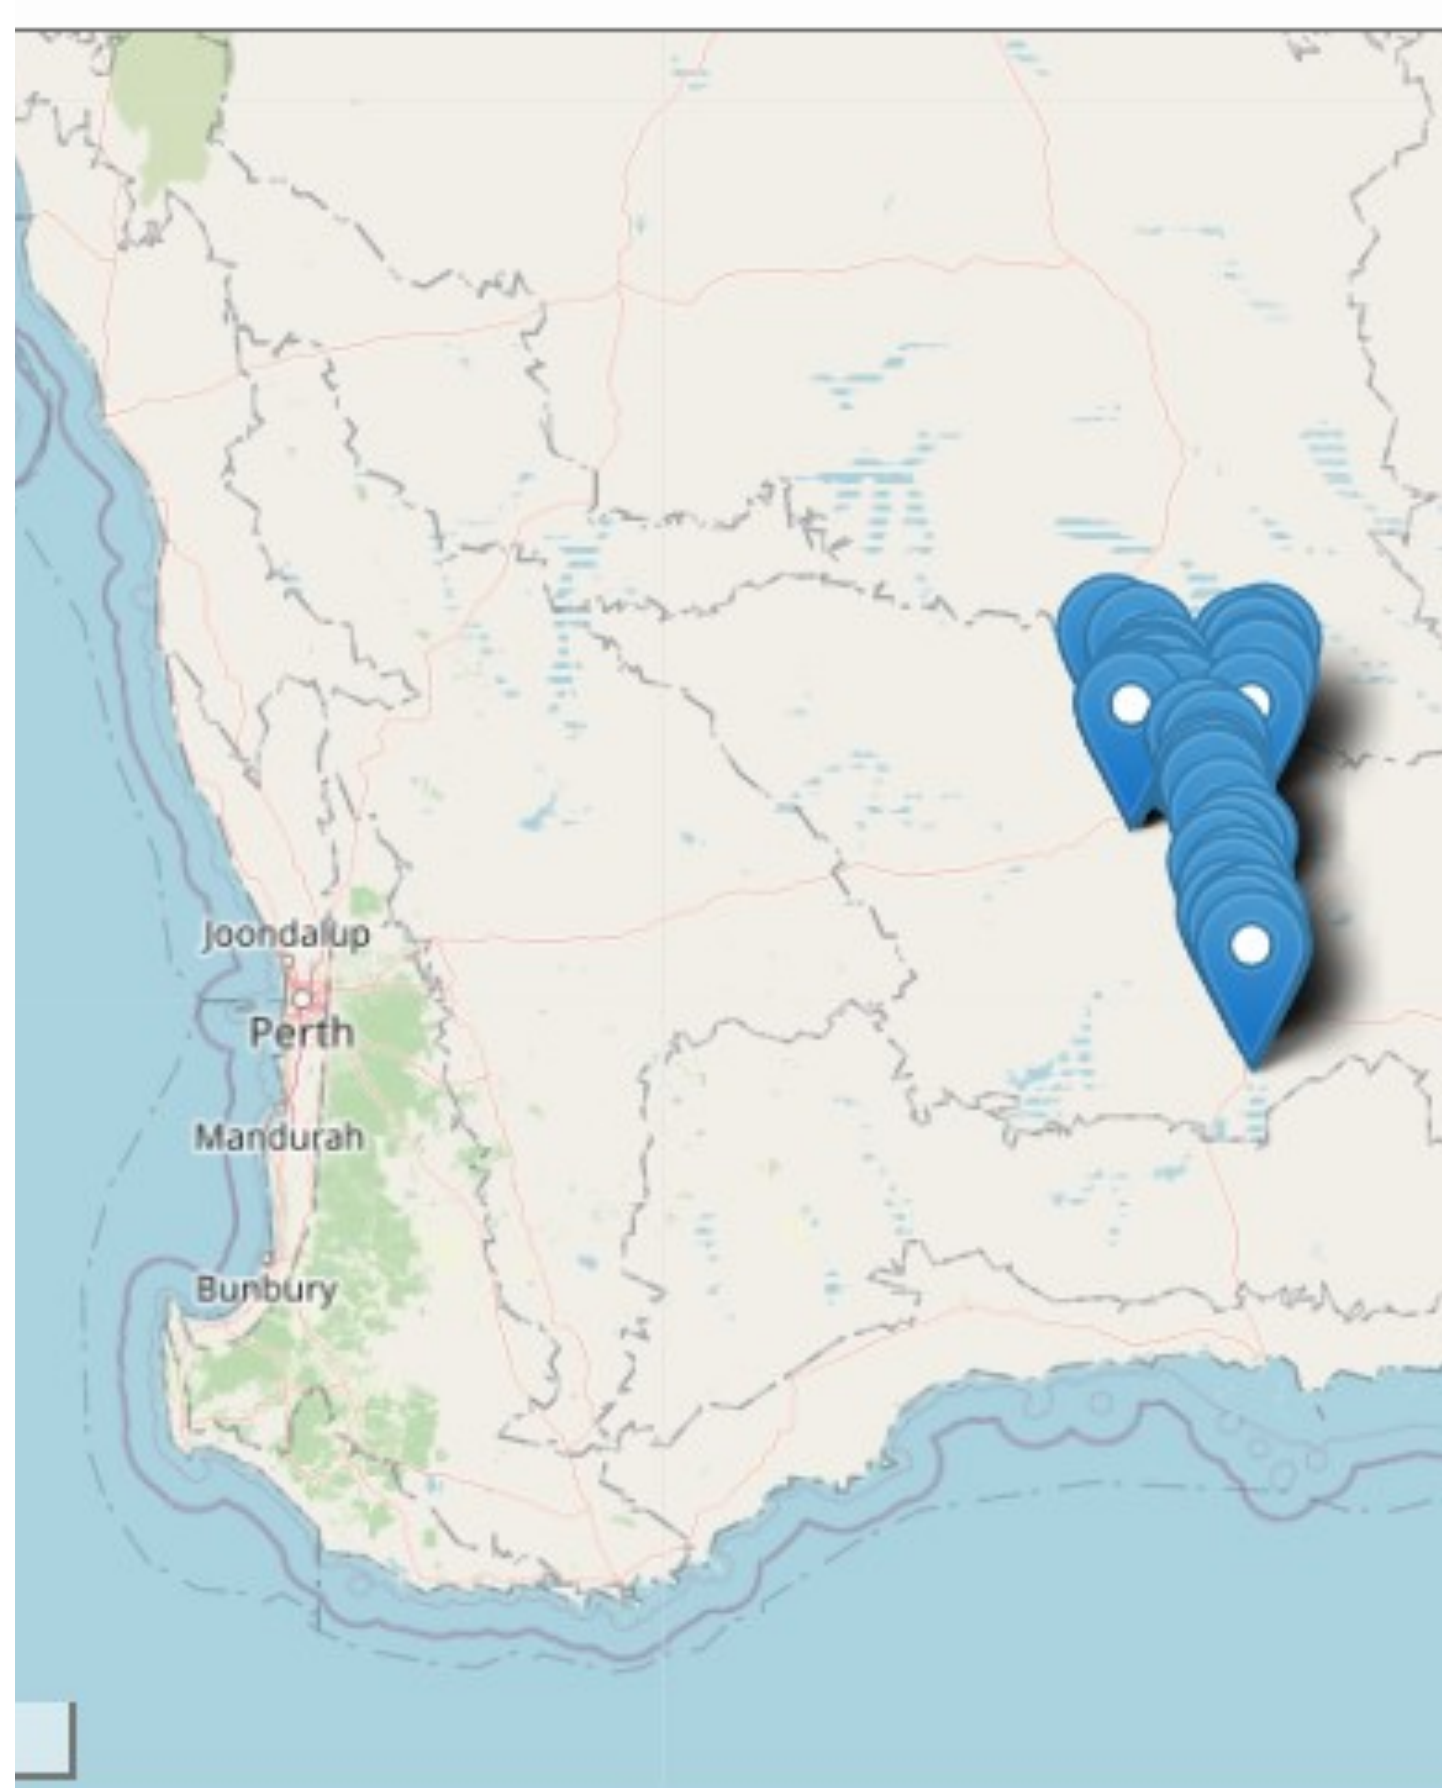

# *Eucalyptus torquata*

## Coral Gum

**Endemic to the Kalgoorlie region, the Coral Gum is a small tree which produces prolific coral blooms and is often used in wheatbelt towns as a pretty street tree**

**Description:** A tree, small and stout in form, with beautiful flowers. It reaches between 4 to 11 metres (13 to 36 ft) in height in its native habitat which has a spreading habit. It produces clusters of orange barrel-shaped buds with horned caps, which are followed by prolific red or pink flowers between August and December.

The Latin word *torquatus* means 'adorned with a neck-chain or collar' and refers to the decorative ridge around the base of the strangely pointed operculum or bud cap.

**Distribution:** *E. torquata* is naturally found on hillsides around Kalgoorlie and Coolgardie, and south to about Widgiemooltha in the Goldfields region of Western Australia where it grows in stony loam or clay and red sandy soils.

### Environmental, social & economic benefits:

- Coral Gum is useful in dryland revegetation projects as it establishes quickly and provides multi ecosystem services including shade, habitat, and aesthetics.
- Its prolific coral blooms are beneficial insect attractors.
- As a species native to relatively dry areas, *E. torquata* is best suited to cultivation in climates which have a dry summer. It has been grown in humid districts but cannot be regarded as reliable in those areas. In suitable areas, Coral Gum is an outstanding ornamental plant and can be grown in a large container. It is also often used as a street tree in inland areas. The plant needs well drained soils and is resistant to at least moderate frost. It also responds to pruning if required.
- *E. torquata* is one parent of the well known cultivar "Torwood" (the other parent being *E. woodwardii*). However, the hybrid is not stable and considerable variation in habit and flowering can be expected.
- Propagation of *E. torquata* is from seed which germinates readily.